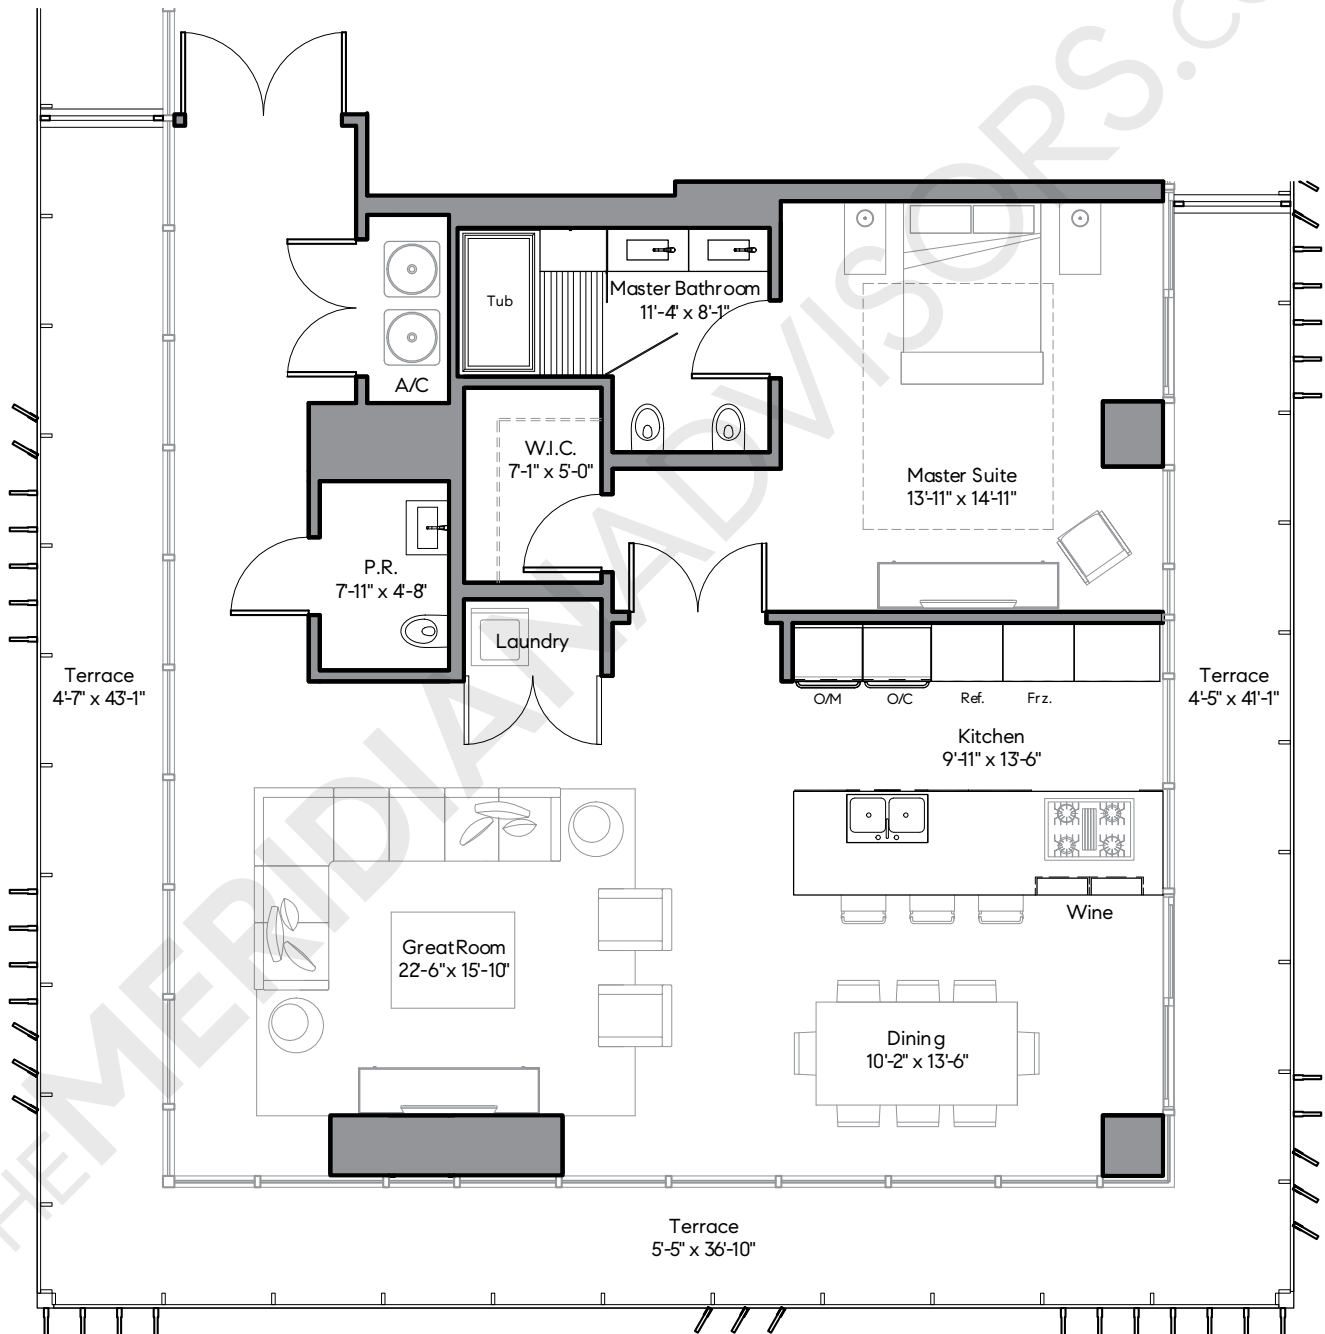

Ritz Carlton Residences Miami Beach

4701 N Meridian Avenue
Mid-Beach, Miami Beach

TheMeridianAdvisors.com
305.537.6795

Closing Homes, Opening Doors

Floor Plan A1

Residences 408

	Area	Sq. Ft.	Sq. M.
1 Bedrooms			
1.5 Bathrooms	Int.	1,351	126
	Ext.	522	48
	Total	1,873	174

All dimensions are approximate and all floor plans and development plans are subject to change without notice.