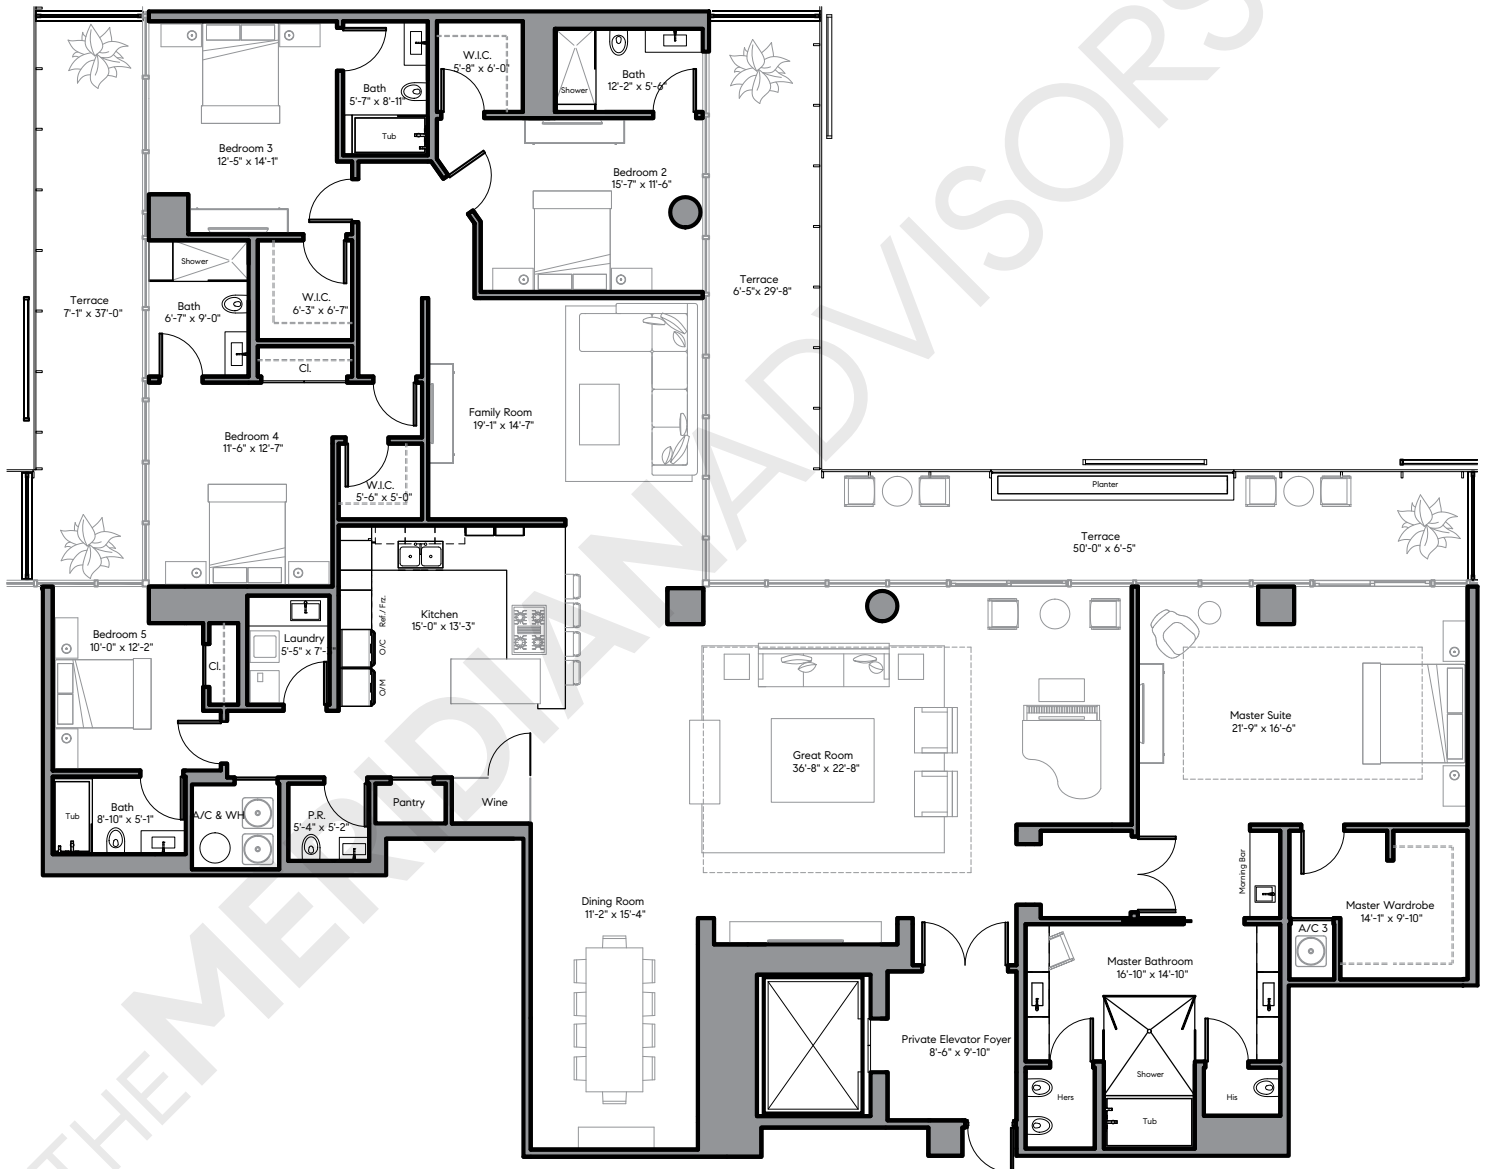

# Ritz Carlton Residences Miami Beach

4701 N Meridian Avenue  
Mid-Beach, Miami Beach

TheMeridianAdvisors.com  
305.537.6795

Closing Homes, Opening Doors

## Floor Plan H1

Residences 201, 601, LPH01

5 Bedrooms  
5.5 Bathrooms  
1 Family Room

Residence 501			
Area	Sq. Ft.	Sq. M.	
Int.	4,150	386	
Ext.	1,951	181	
<b>Total</b>	<b>6,101</b>	<b>567</b>	

Residences 601 & LPH01			
Area	Sq. Ft.	Sq. M.	
Int.	4,151	386	
Ext.	655	61	
<b>Total</b>	<b>4,806</b>	<b>446</b>	

All dimensions are approximate and all floor plans and development plans are subject to change without notice.